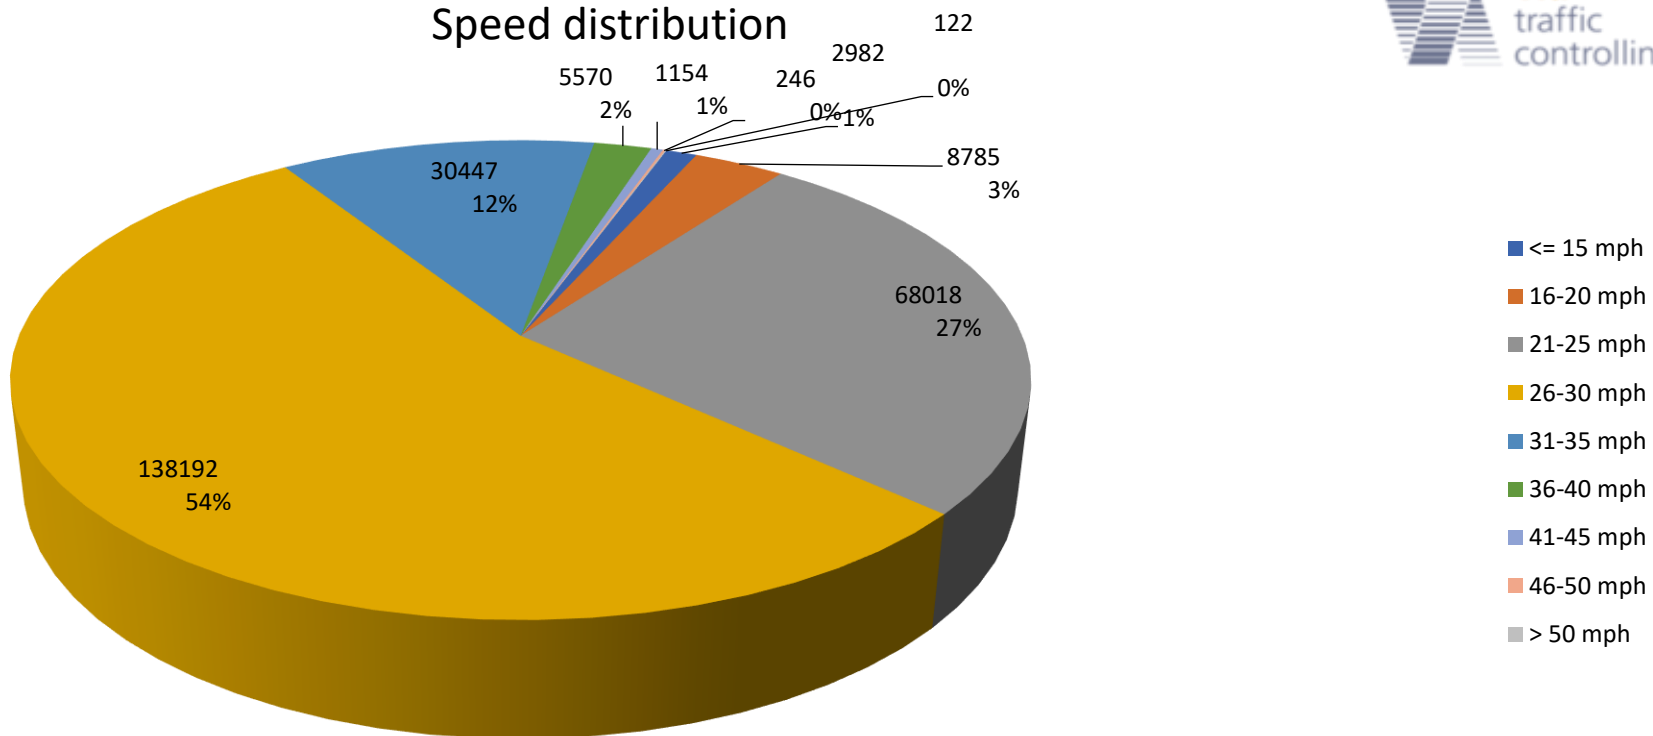

### Speed distribution

<b>Evaluation time</b>	27 October 2021,12:00 - 23 November 2021,14:00					
<b>Speed limit</b>	30 mph	<b>Values</b>	<b>Vehicles</b>	<b>Vd[mph]</b>	<b>Vmax[mph]</b>	<b>V85 [mph]</b>
<b>Speed violations</b>	14.69 %	255516	28787	27	86	30
<b>ADT</b>	1063					
<b>AYT</b>	387995					
<b>Evaluation direction</b>	Arriving					
<b>Author:</b>	Ola Zbroszczyk					
<b>Comment:</b>						
<b>Location:</b>	Wellington Road					
<b>Arriving vehicles from:</b>	Upper Bar					
<b>Departing vehicles to:</b>	A518					