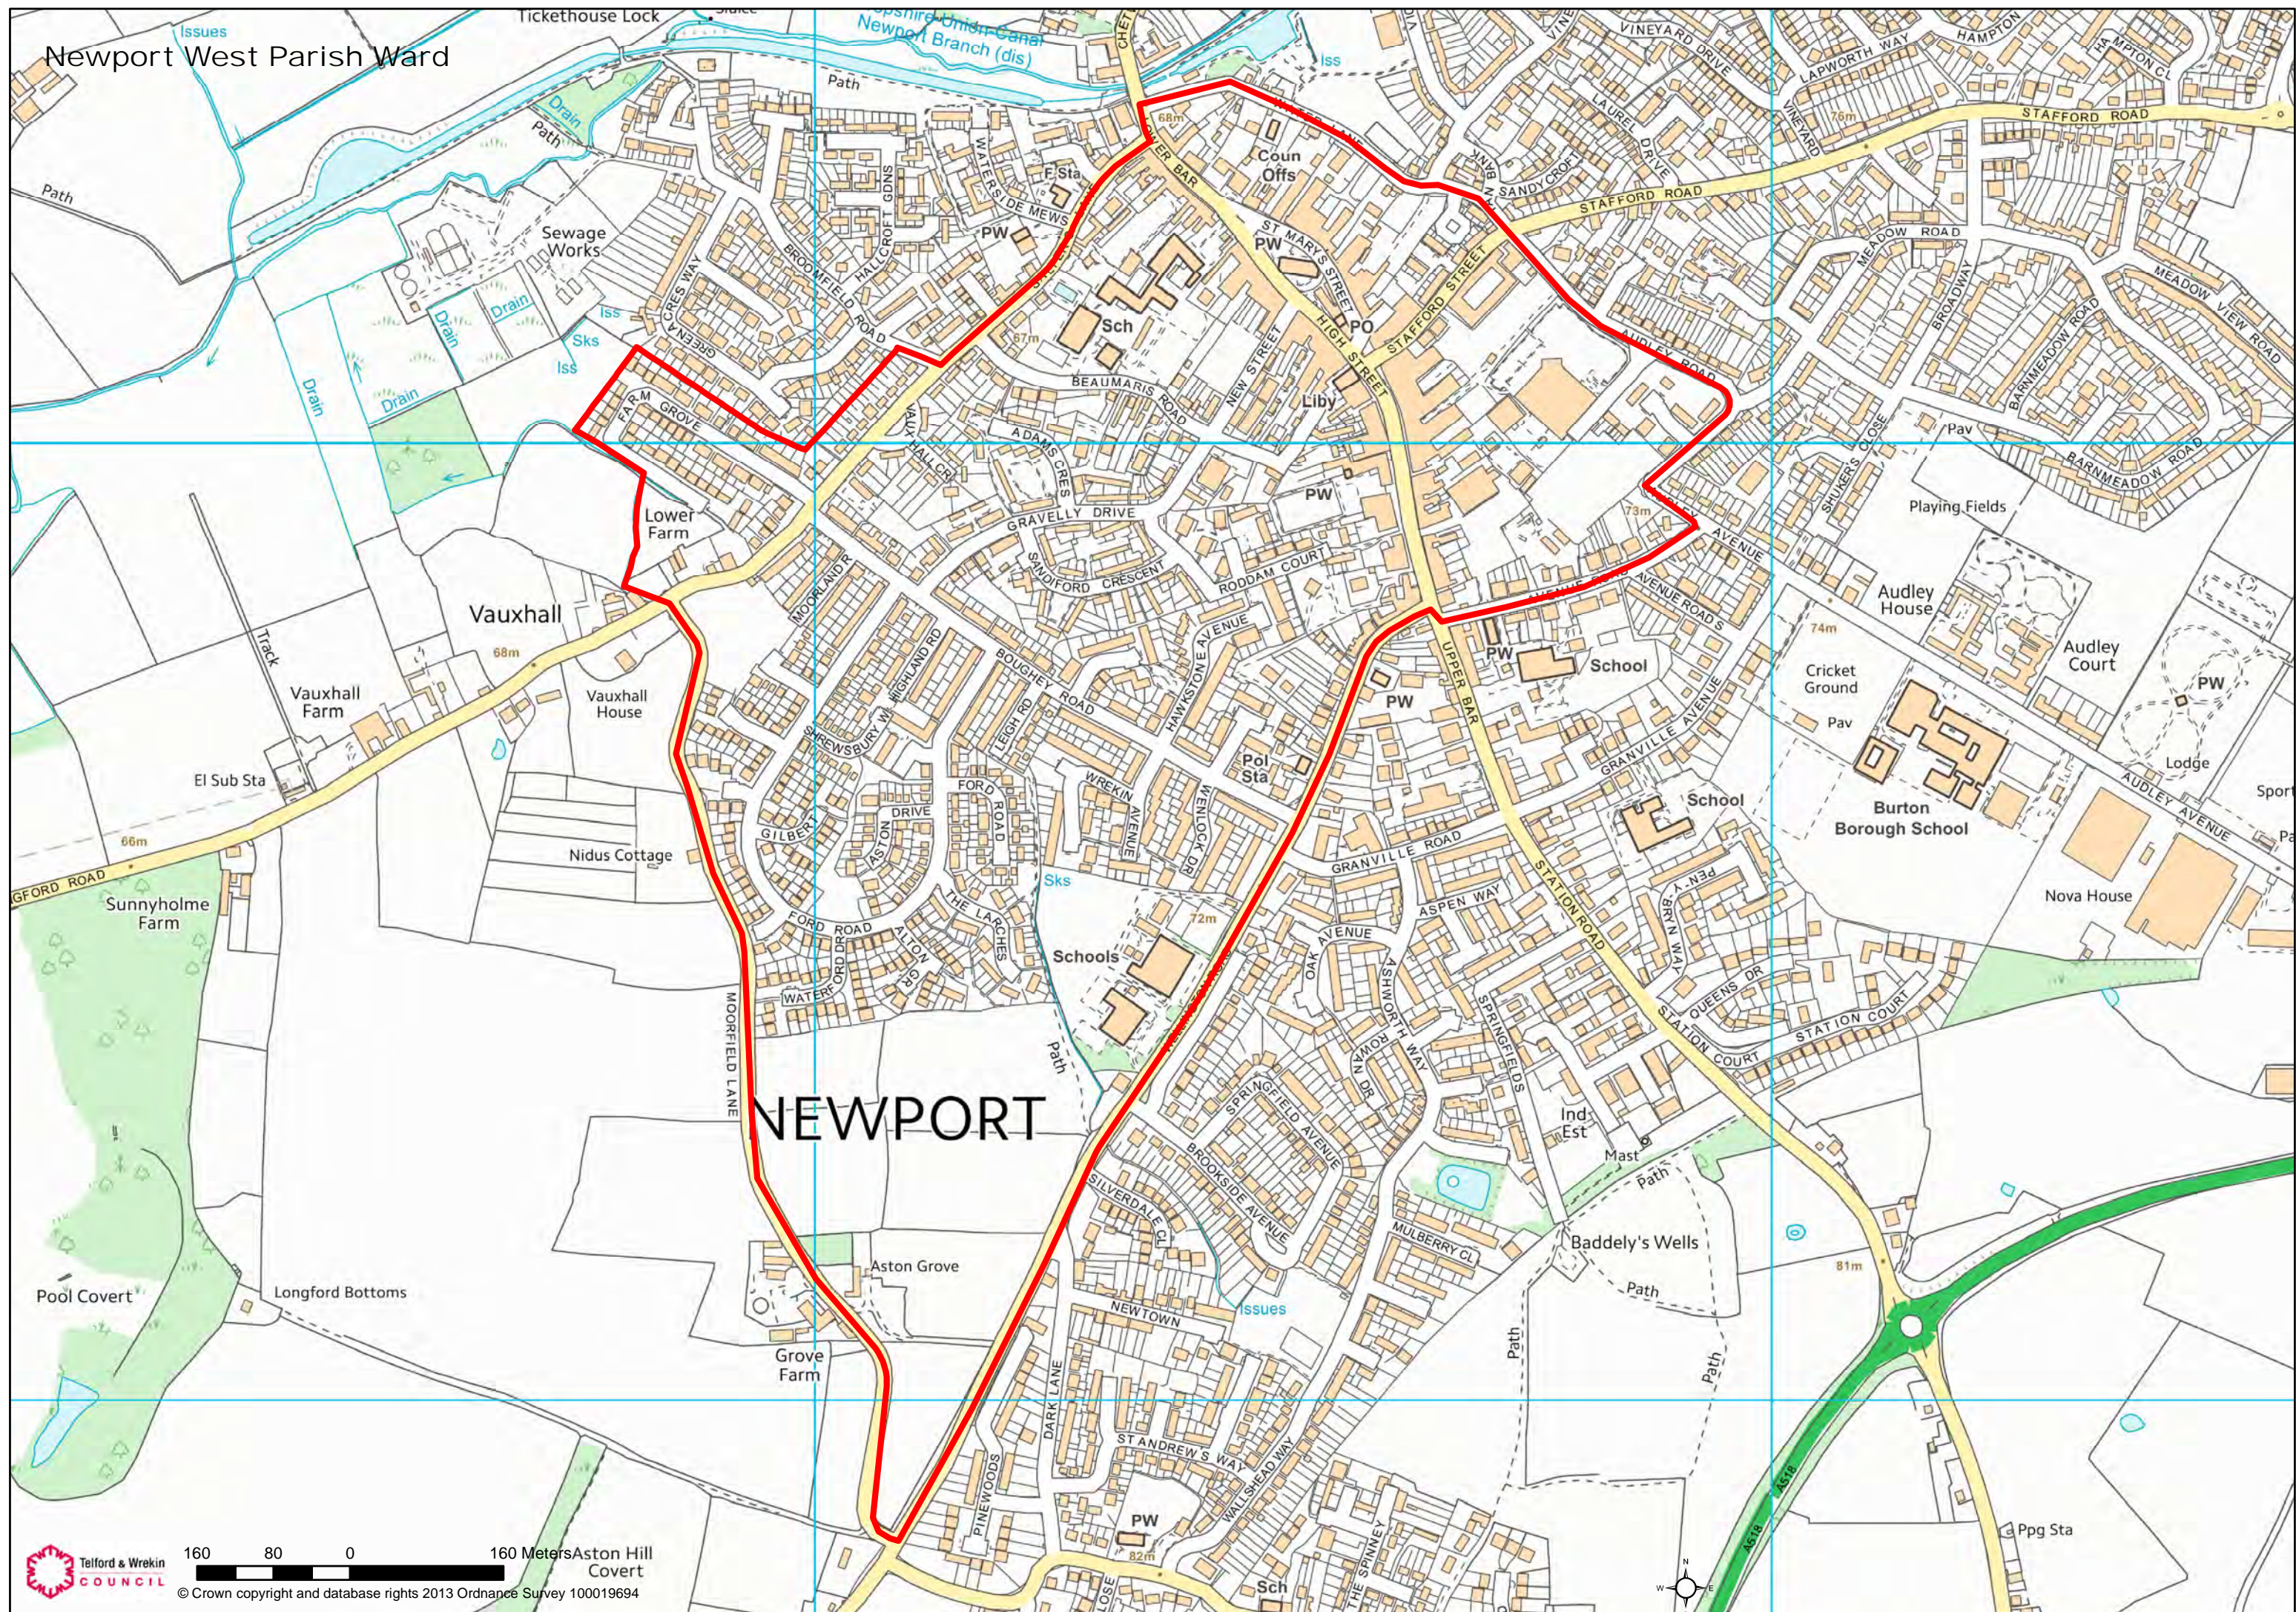

Newport West Parish Ward

160 80 0 160 Meters
Aston Hill
Covert

© Crown copyright and database rights 2013 Ordnance Survey 100019694